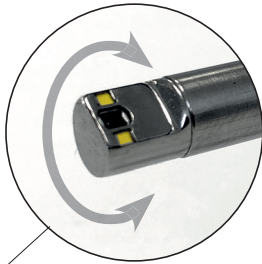

iXBO PRO

Rigid Videoendoscope

World Innovation

- 0° | 90° direction of view - rotatable
- Image and video documentation via **EIOS**
- Different working lengths
- Portable and stationary